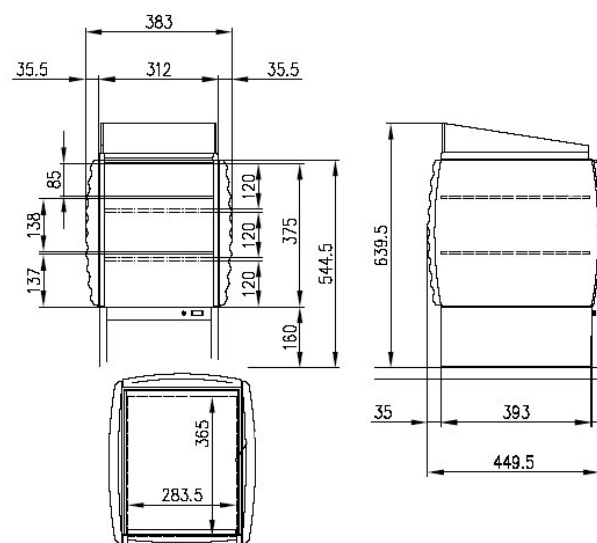

Schaerer Coffee Celebration

Model "W" Cup warmer

September 2007

Connections

Voltage / power / fuse protection

230 VAC, 0.13 kW, 6 A

Dimensions

Width / depth / height

383 / 449.5 / 639.5 mm

Capacity

about 100 cups

Dimensions

Colours

Illustrations may not reflect actual colour

-  Blue Mountain, blue
-  Costa Rica, silver
-  Brazil, sronze
-  Kenya, black
-  Base frame – stainless steel
-  Base frame - stainless steel black